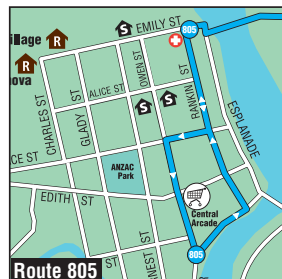

Zone calculator			
Destination zone			
Origin zone	1	2	6
1	1	2	2
2	2	1	3
6	2	3	1

Route 803 servicing city, East Innisfail						
Monday to Friday					Saturday	
major stops	am			pm	am	
Central Arcade	8.55	11.35	2.15	3.50	9.00	10.50
Water Tower	8.58	11.38	2.18	3.53	9.03	10.53
Monica St	9.02	11.42	2.24	3.59	9.07	10.57
Monica St	9.02	11.42	2.24	3.59	9.07	10.57
Carmel St	9.04	11.44	2.26	4.01	9.09	10.59
Florence St	9.09	11.50	2.32	4.07	9.15	11.05
Martin St	9.13	11.53	2.35	4.10	9.18	11.18
Central Arcade	9.15	11.57	2.39	4.14	9.20	11.20

Route 804 servicing city, hospital, Belvedere				
Monday to Friday			Saturday	
major stops	am	pm	am	pm
Central Arcade	9.40	12.00	9.45	12.05
Hospital	9.42	12.02	9.47	12.07
Ash/Oak St	9.46	12.06	9.51	12.11
Pindar/Badilla St	9.51	12.11	9.56	12.16
Goondi Primary	9.52	12.12	9.59	12.19
Belvedere Ave	9.58	12.18	-	-
Belvedere Ave	9.58	12.18	-	-
Central Arcade	10.08	12.28	10.03	-

Route 805 servicing Innisfail Estate, Flying Fish Point				
Monday to Friday			Saturday	
major stops	am	pm	am	
Central Arcade	10.10	1.35	10.05	11.45
Hospital	10.12	1.37	10.07	11.47
Innisfail Estate	10.14	1.39	-	-
Flying Fish Point	10.26	1.51	10.15	11.55
Flying Fish Point	10.26	1.51	10.15	11.55
Innisfail Estate	10.38	2.03	-	-
Hospital	10.40	2.09	10.23	12.03
Central Arcade	10.42	2.11	10.25	12.05